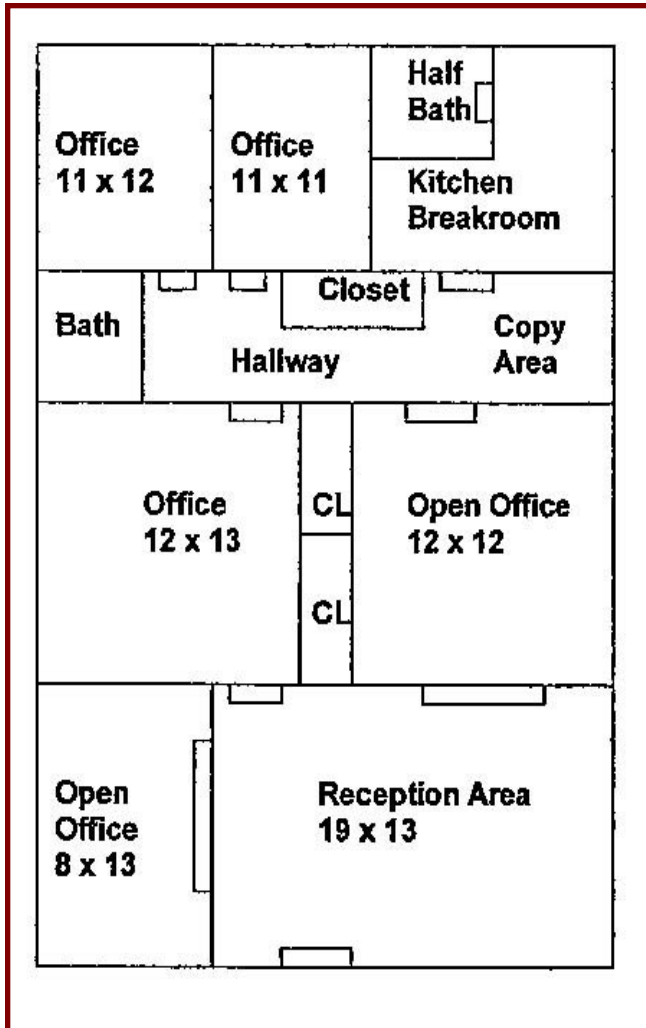

Prudential Georgia Realty

BrentHoffman.com

"When You Want It Sold"

Commercial Real Estate Services

More info and video at www.BrentHoffman.com

Prudential Georgia Realty 770-533-6721